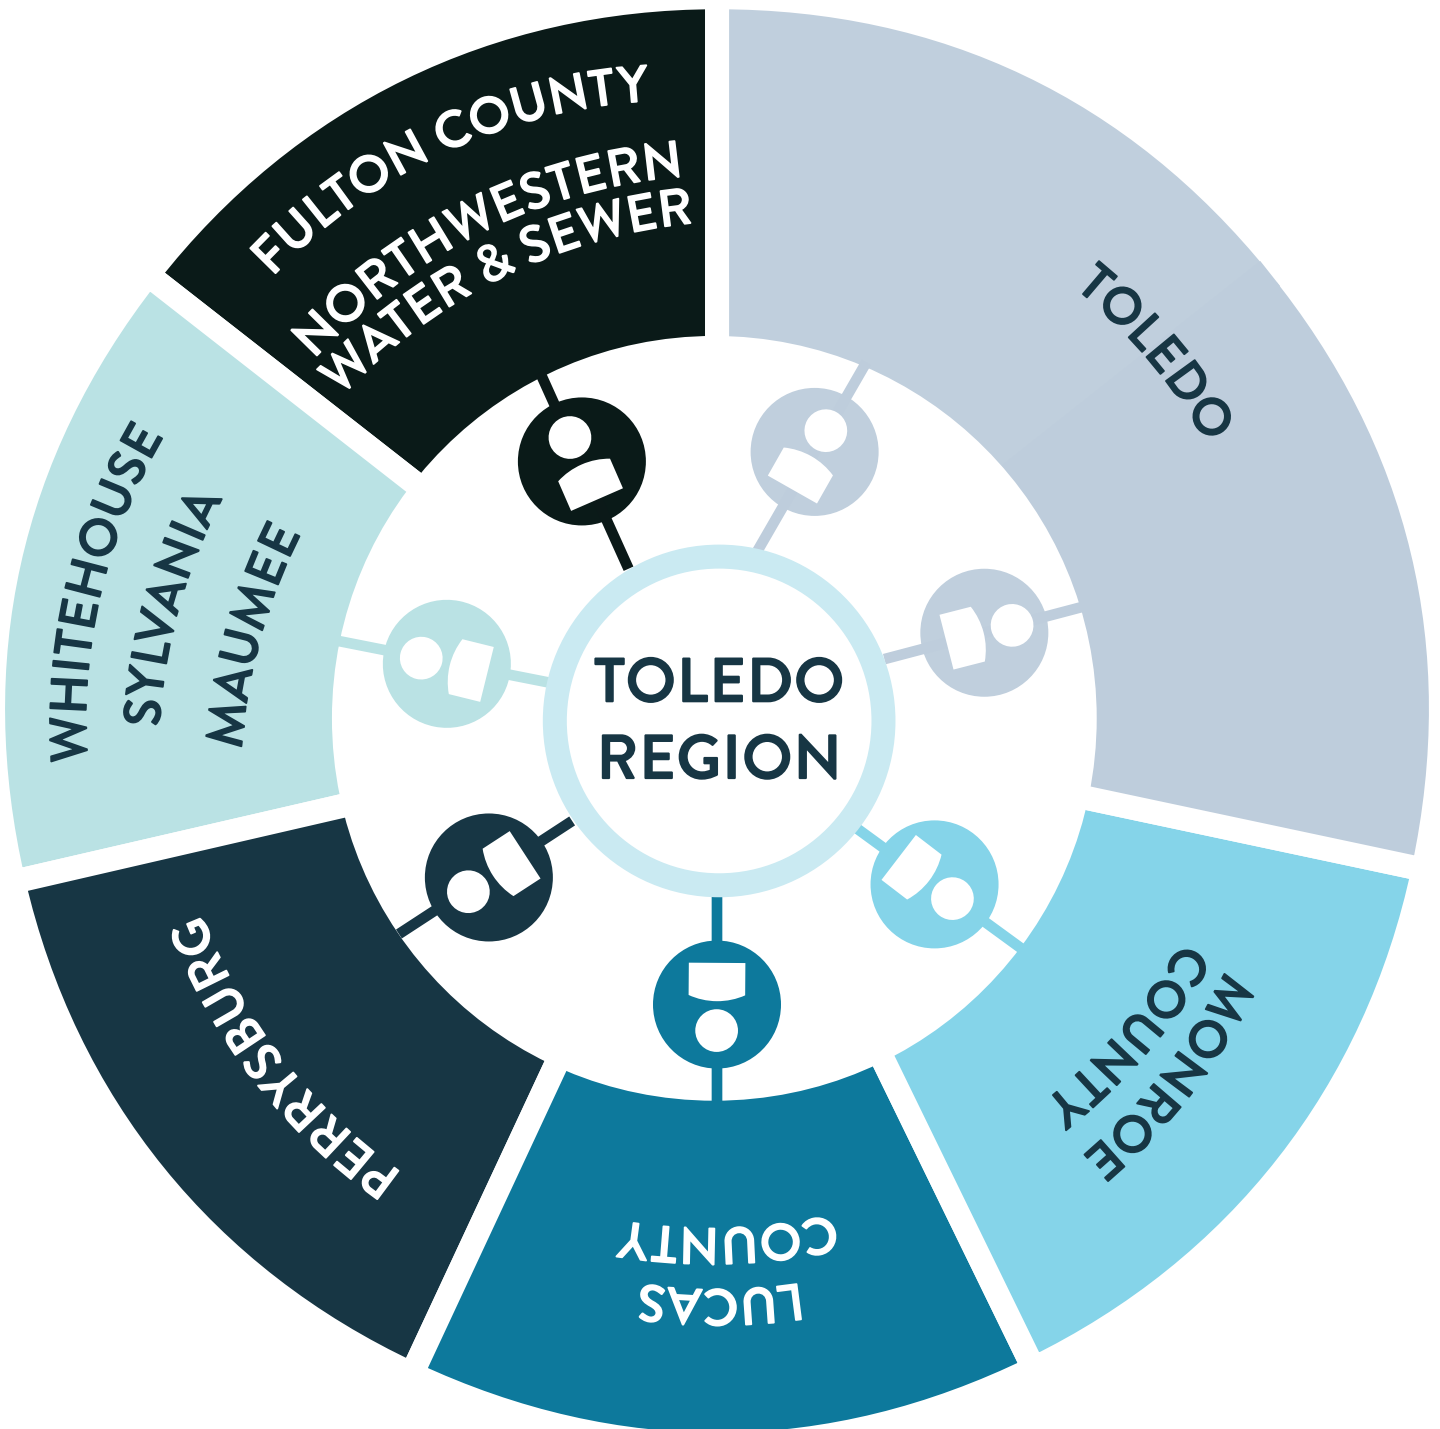

GOVERNING BOARD STRUCTURE

WORKING TOGETHER TO MAKE THE REGION STRONGER

www.toledowater.org